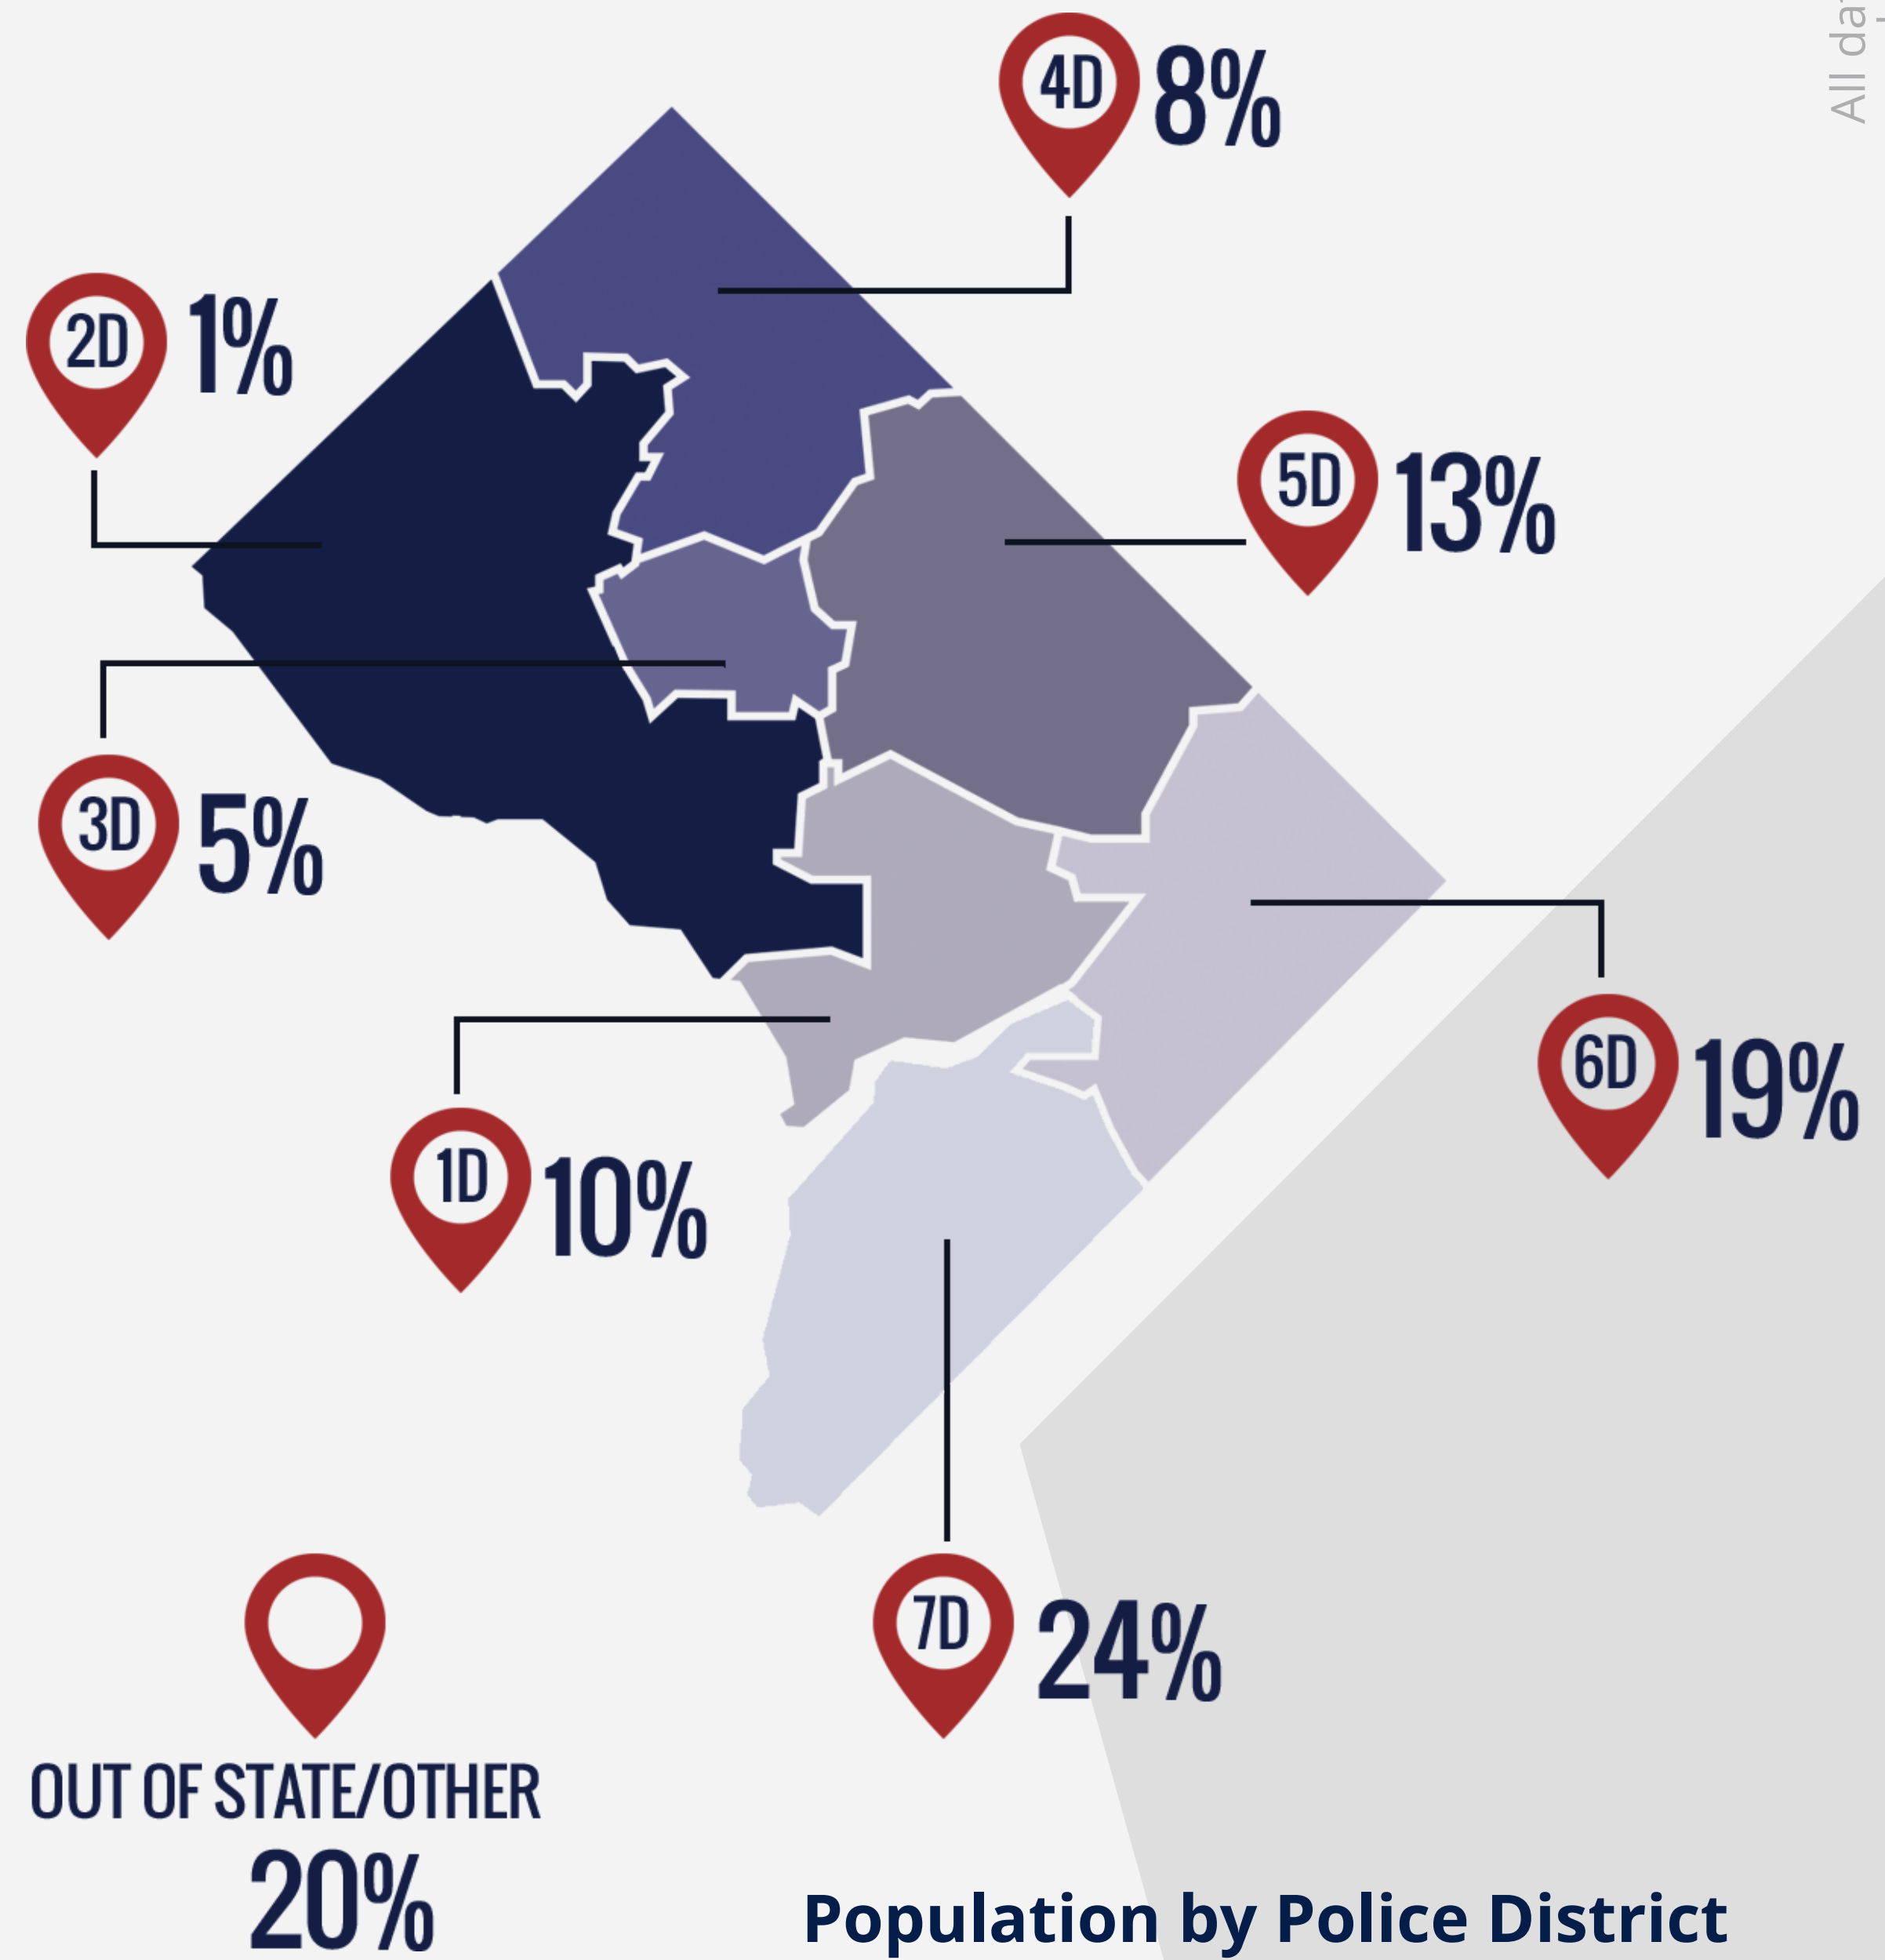

SUPERVISED POPULATION DEMOGRAPHICS

The Court Services and Offender Supervision Agency

On any given day, CSOSA supervises about
1 in 71
 of the residents of the District of Columbia.

RACE | ETHNICITY

■ Black (89%)
 ■ White (5%)
 ■ Hispanic (5%)
 ■ Other (1%)

GENDER

84

Male

Eighty-four percent (84%) of CSOSA's supervised population is male.

16

Female

Sixteen percent (16%) of CSOSA's supervised population is female.

AGE GROUP