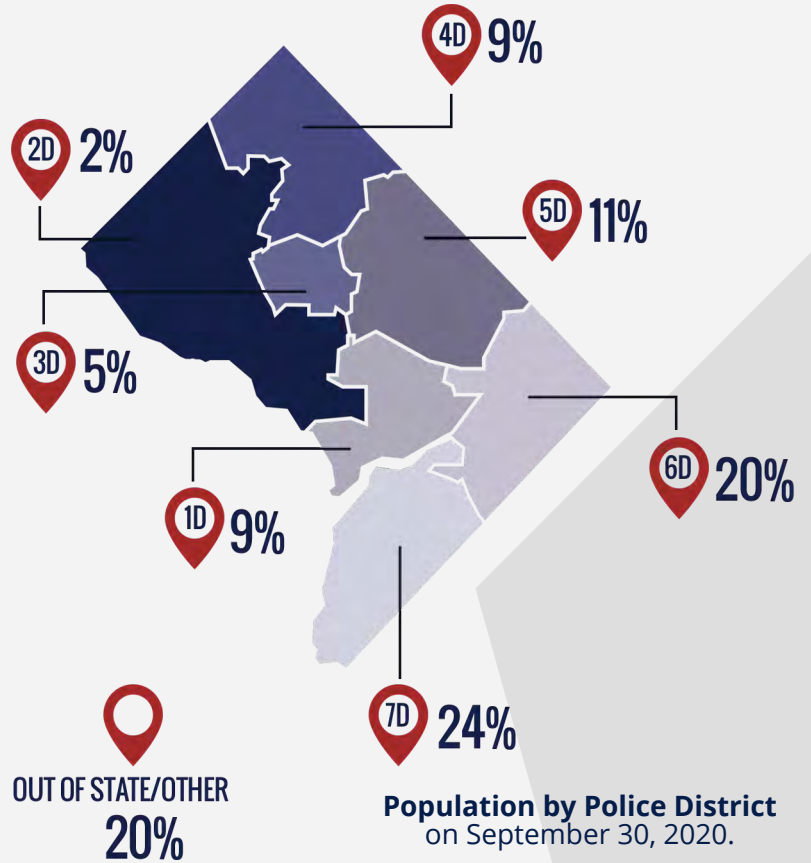

SUPERVISED POPULATION DEMOGRAPHICS

The Court Services and Offender Supervision Agency

- Black (89%)
- White (5%)
- Hispanic (5%)
- Other (1%)

GENDER

86

Male

Eighty-six percent (86%) of CSOSA's supervised population is male.

14

Female

Fourteen percent (14%) of CSOSA's supervised population is female.

AGE GROUP