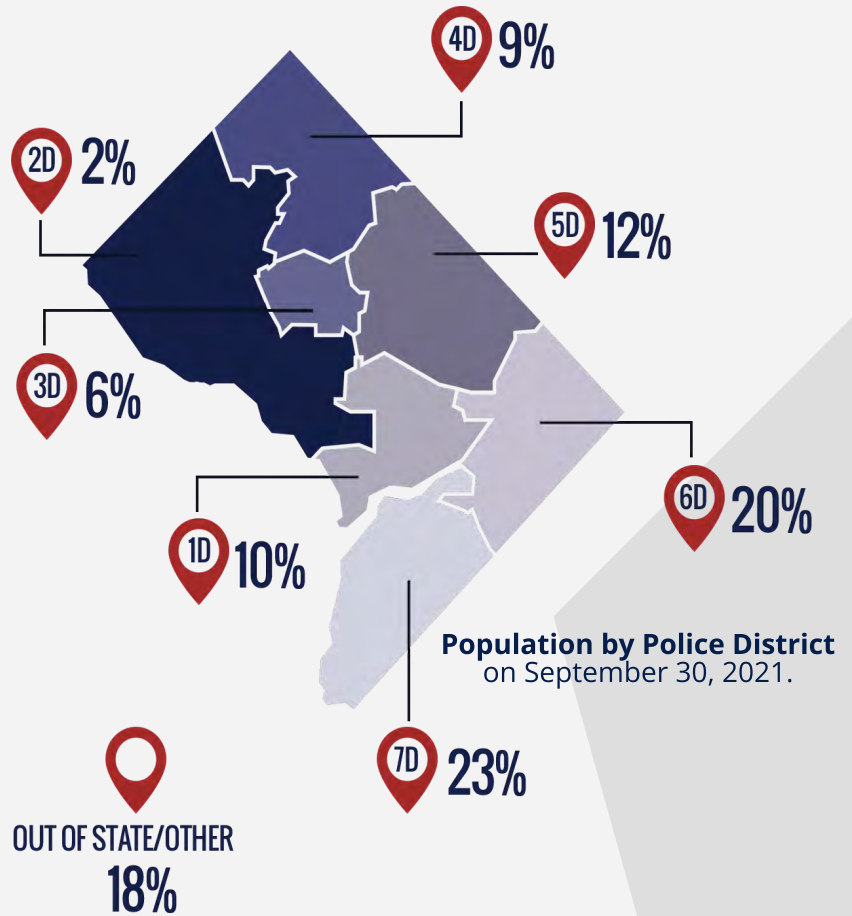

SUPERVISED POPULATION DEMOGRAPHICS

The Court Services and Offender Supervision Agency

Over the course of fiscal year 2021, CSOSA supervised **9,549** unique individuals. On September 30, 2021, CSOSA supervised **6,076** individuals.

- Black (90%)
- Hispanic (5%)
- White (4%)
- Other (1%)

GENDER

90 **Male**
Ninety percent (90%) of CSOSA's supervised population was assigned male at birth.

10 **Female**
Ten percent (10%) of CSOSA's supervised population was assigned female at birth.

AGE GROUP